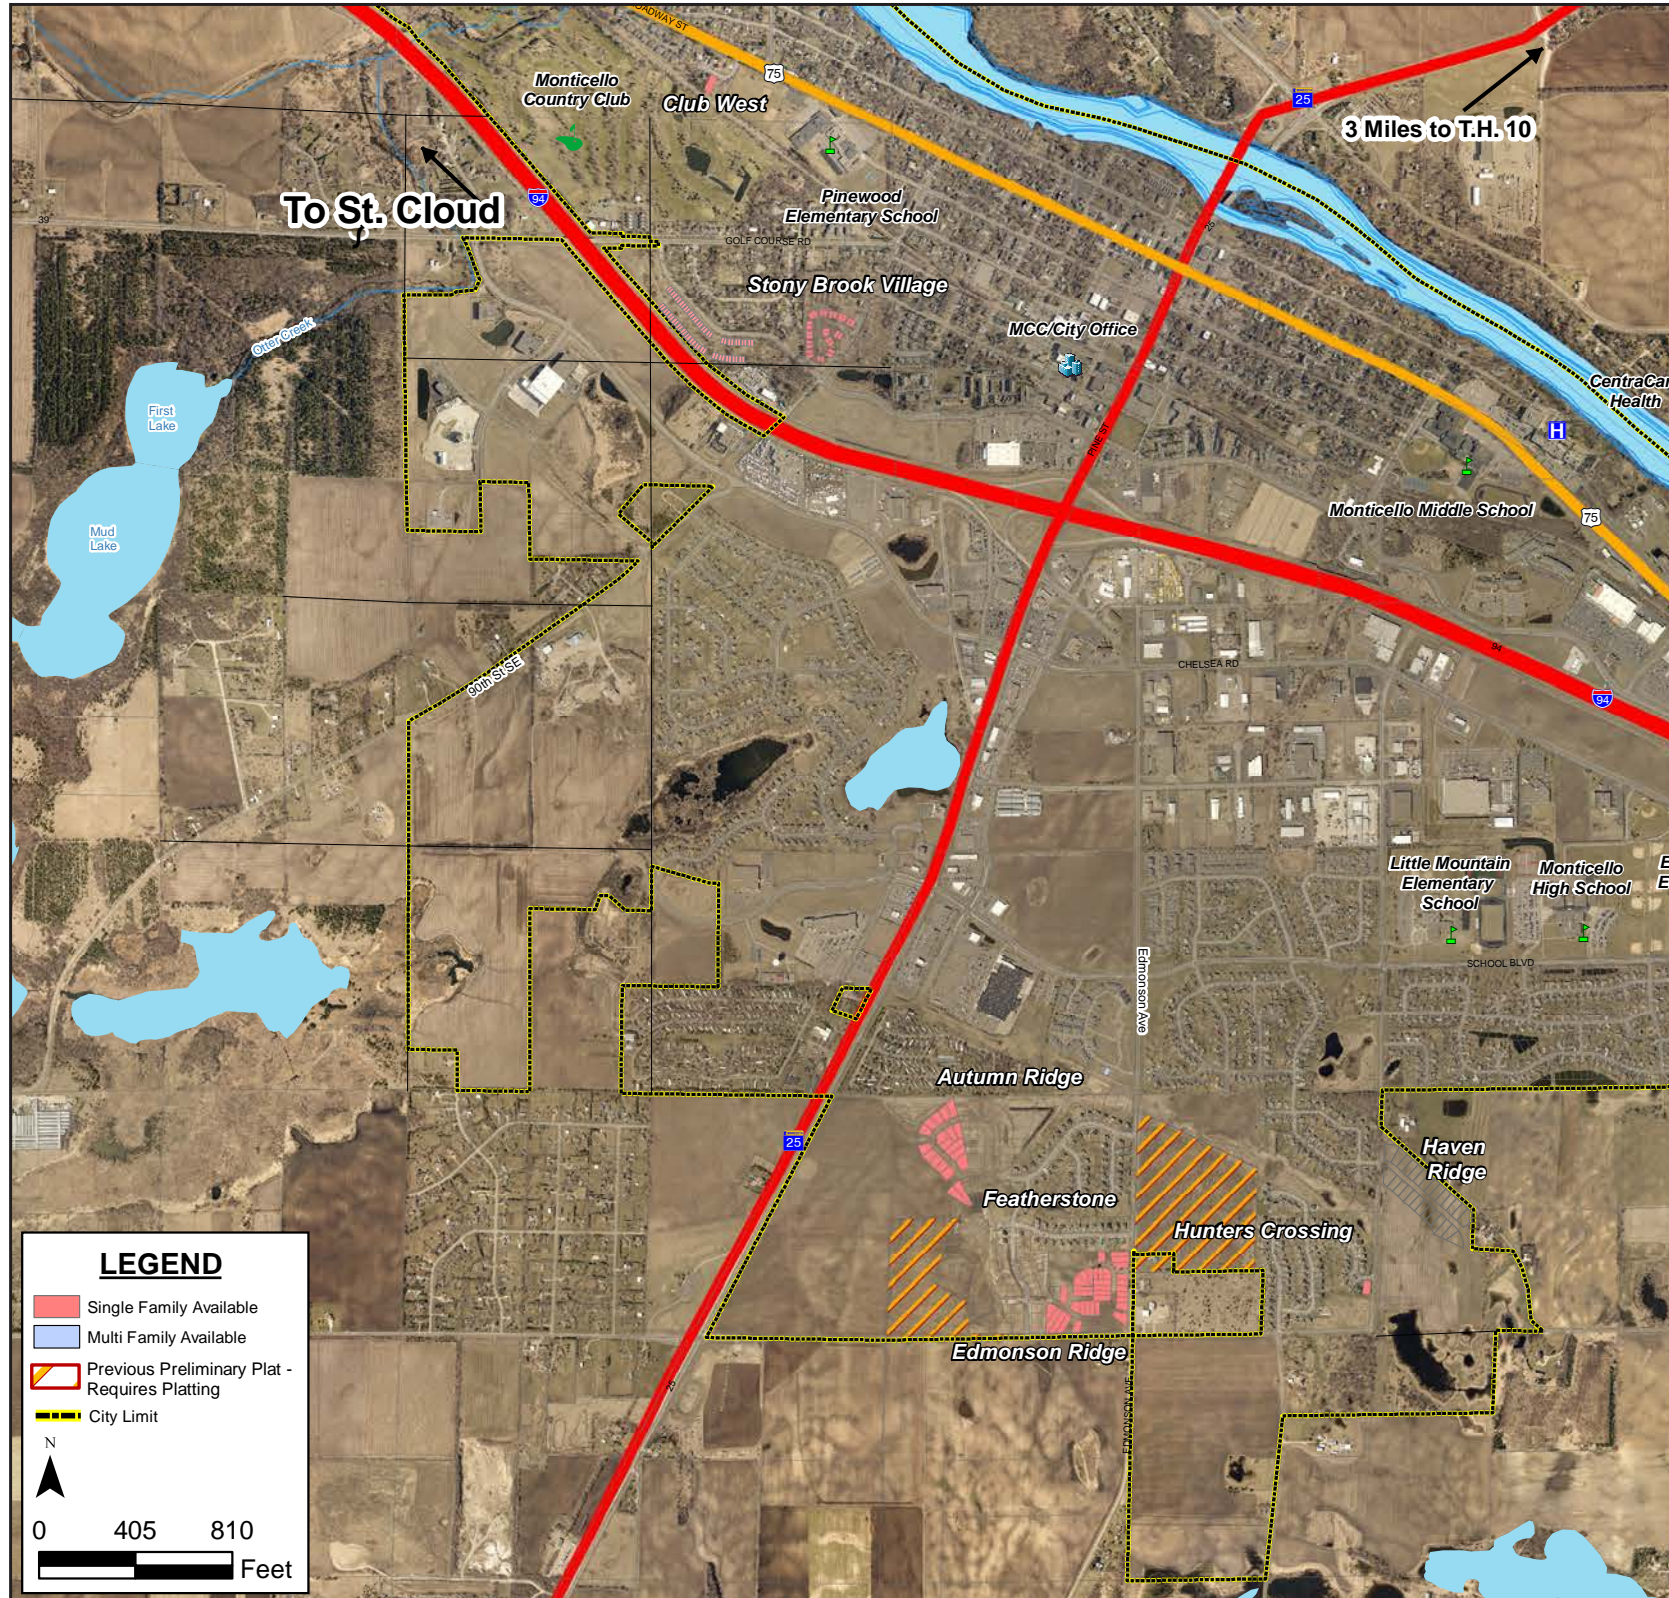

Properties for Sale | Residential Platted

DEVELOPMENT	SINGLE FAMILY LOTS	MULTI FAMILY LOTS
Edmonson Ridge	35	0
Hillside Farm	1	0
Carlisle Village	3	0
Autumn Ridge Villas	1	0
Parkside at Meadow Oak	1	0
Briar Oakes Estate	1	0
Sunset Ponds	1	0
Featherstone 6th	19	0
Stony Brook Village	28	0
Country Club Manor 2nd	60	0
Totals:	150	0

Updated: January 2023

To Twin Cities